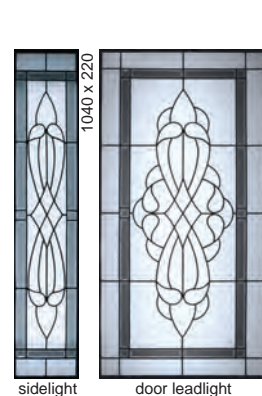

clear bevelled diamond

grey bevelled flower

sidelight

door leadlight

sidelight

sovereign leadlights - grey	

All triple glazed stock leadlights have traditional handcrafted centres faced with clear safety glass both sides

Regent	
1630 x 515	$1504
1630 x 260	$751
Sovereign	
1040 x 515	$952
1350 x 515	$1231
1040 x 220	$470
1350 x 220	$598