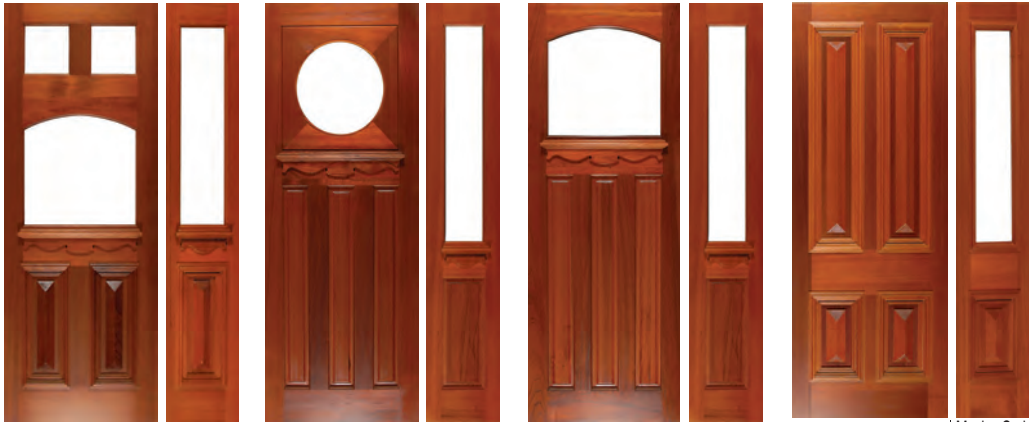

woodworkers panelled heritage range

woodworkers panelled heritage range

Queen Anne

Size	Cedar
2040 x 820 x 40	\$1092
2040 x 410 x 40	\$744
with triple glazed leadlight	
2040 x 820 x 40	\$2139
2040 x 410 x 40	\$1206