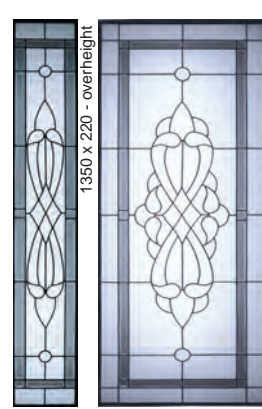

sovereign leadlights - grey	

All triple glazed stock leadlights have traditional handcrafted centres faced with clear safety glass both sides

Regent	
1630 x 515	$1504
1630 x 260	$751
Sovereign	
1040 x 515	$952
1350 x 515	$1231
1040 x 220	$470
1350 x 220	$598